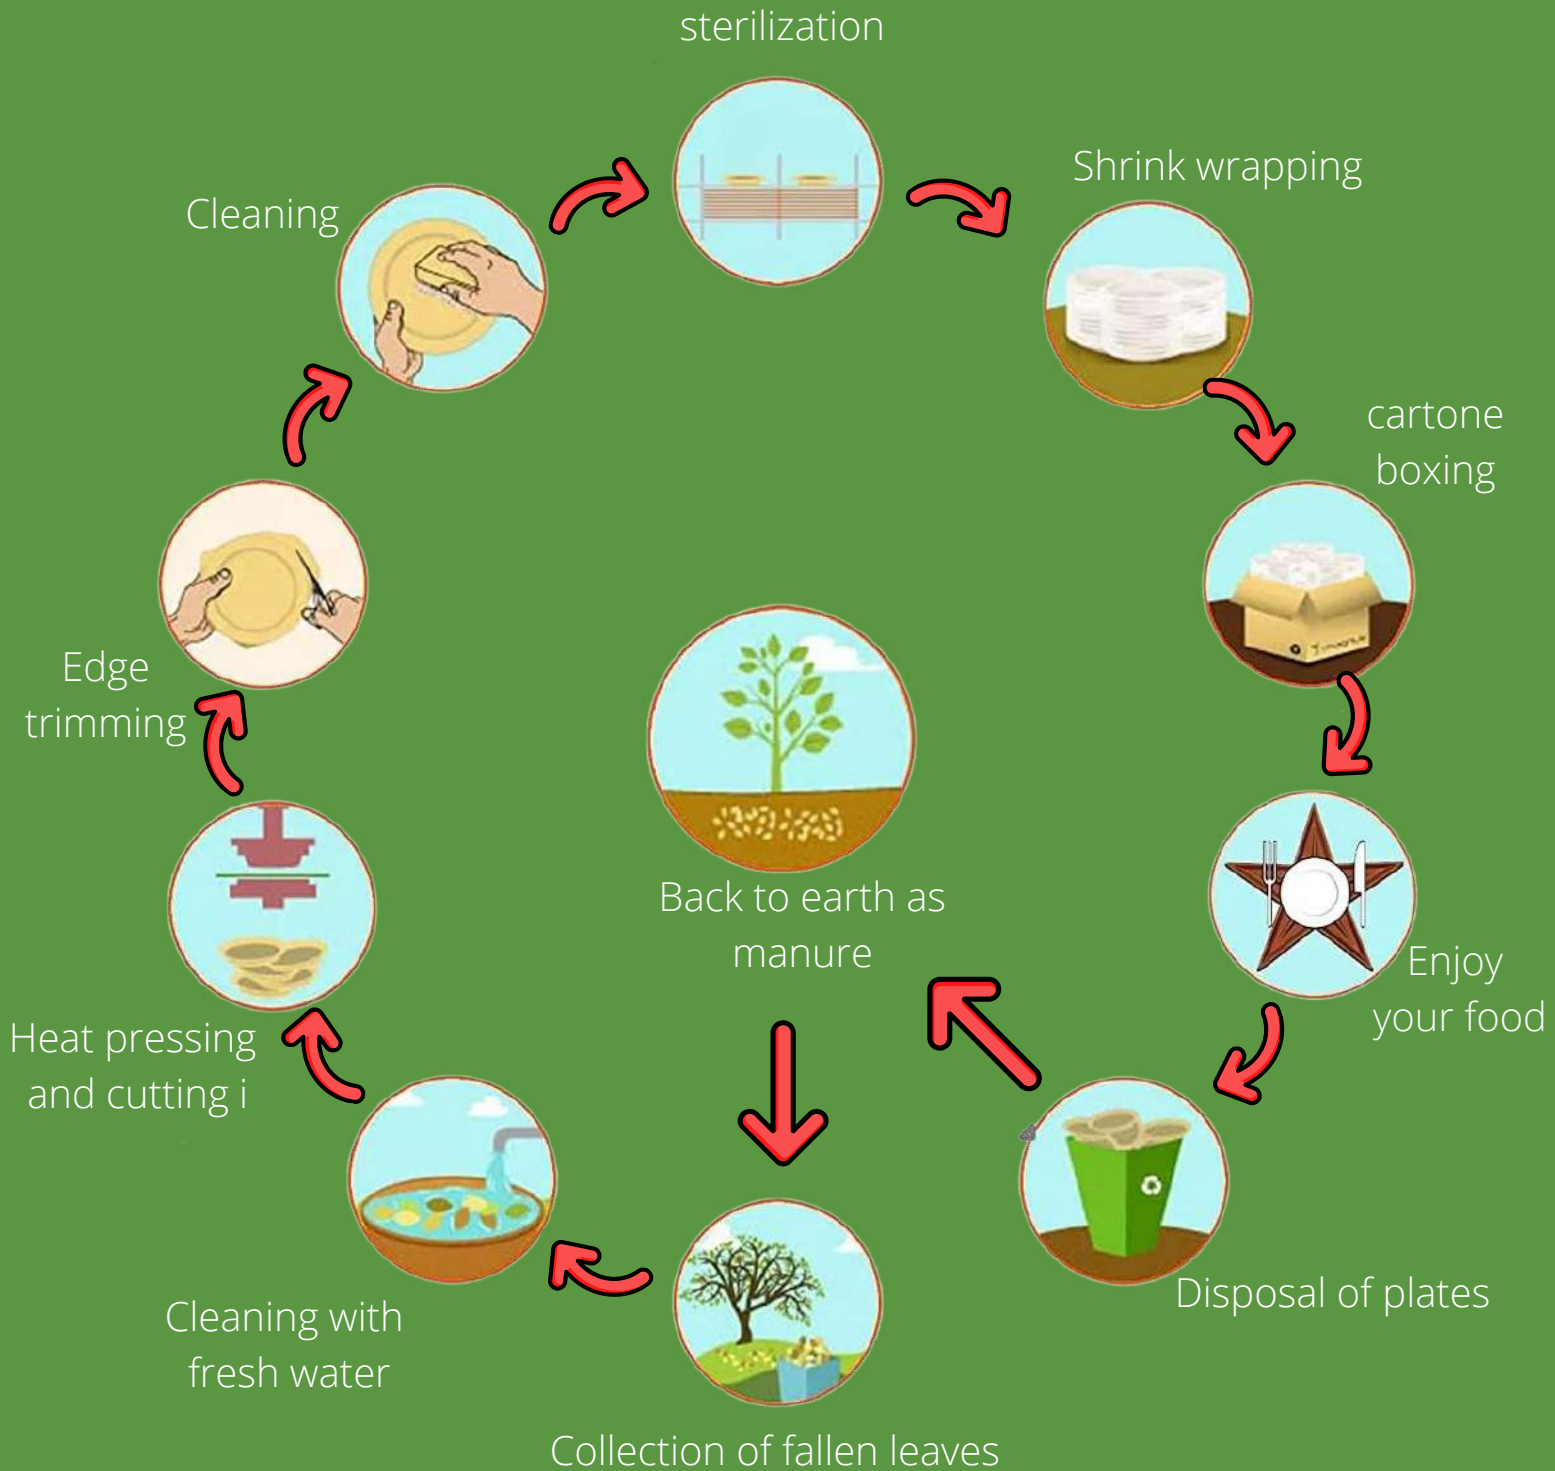

# ABOUT GREEN PLATES

LEAFALL  
BIO DEGRADABLE PLATES

Areca leaf plates are a sustainable alternative to plastic/polymer products which leave a high carbon footprint behind. They can replace paper-based products made out of trees. A 100% natural process is followed for manufacturing these plates. Fallen areca leaves are collected from the farms. Then the sheath of the areca leaves is cleaned and soaked in water for approximately 15 minutes and dried for 30 minutes. They are later compressed to different shapes using a mold based machine. The finished products are aggregated and packed as per the customer requirement.

## BENEFITS OF GREEN PLATES

- Eco-friendly, Bio-degradable, and Compostable.
- 'Waste 2 wealth' concept.: Fallen leaves are collected and turned into value-added products without any deforestation.
- No chop down of trees, fallen leaves are collected and turned to value added products. Waste to wealth concept.
- No chemicals, bleaching, PE (Polyethylene) coating, or wax coating at any stage.
- Lightweight, sturdy and uncrushable.
- Holds liquid items for 4 hours without leakage
- Microwave & Refrigerator safe. Holds liquid items for 04 hours without leakage.
- Good for hot, wet, and cold food items.
- Easy Waste Disposal: Degradation within 60 days.

# PROCESSING